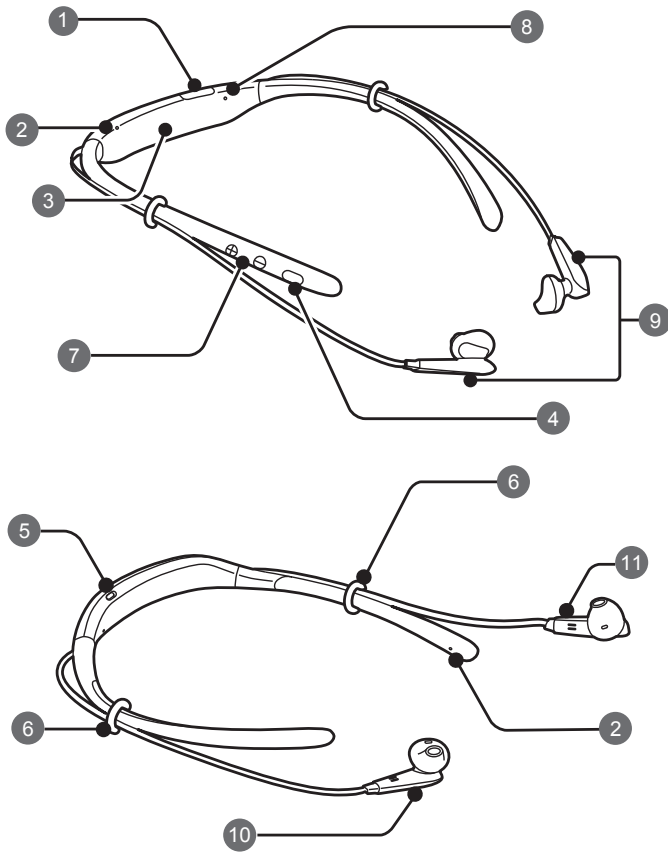

MSRP \$69.99

PART# Black Sapphire EO-BG920BBEBUS

White EO-BG920BWEBUS

Blue EO-BG920BLEBUS

Gold EO-BG920BFEBUS

Using the Samsung Level U

1	Charger port	7	Volume button
2	Microphone	8	Notification light
3	Neckband (Vibration area)	9	Magnet
4	Multifunction/Talk button	10	Left earphone
5	Power switch	11	Right earphone
6	Rubber O-ring		

Available in a variety of colors

Retail Package

Retail Package Contents

- Level U Stereo Headphones
- 3 Sets of Ear Gels
(2 sets standard gels, 1 set stabilizing gels)
- Micro USB Charging Cable
- Rubber Bands
- User Manual