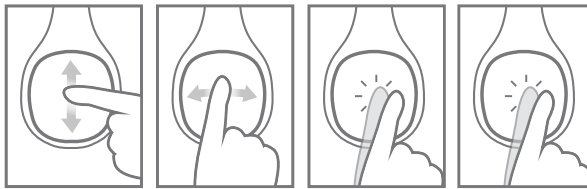

## TOUCH CONTROLS

Ergonomic, smart command touch controls built into the headset frame keep music and phone controls easy, intuitive and right at your fingertips.

Volume Up/Dn    Track Fwd/Bk    Play/Pause (double tap)    S Voice (press 3 sec)