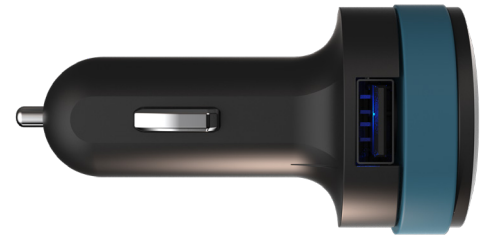

# COMPACT CAR CHARGER

Lightning / Micro-USB / USB-C

## Features

- Rapid Charging 3.4A Output
- Built-in cable storage system for compact cable storage
- Built-in USB port to charge additional device
- 23" built-in charging cable
- Tangle-free flat

## COMPACT CAR CHARGER

Micro-USB Cable

- RAPID CHARGE**  
3.4A Output
- CABLE STORAGE**  
Travel Friendly
- BUILT-IN USB PORT**  
Charge 2 devices