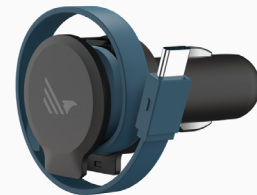

# COMPACT CAR CHARGER

Lightning / Micro-USB / USB-C

## Features

- Rapid Charging 3.4A Output
- Built-in cable storage system for compact cable storage
- Built-in USB port to charge additional device
- 23" built-in charging cable
- Tangle-free flat

## USB-C

MSRP: \$29.99

SKU: WF-CRX005BK

7 26679 36380 1

## COMPACT CAR CHARGER

Micro-USB Cable

- RAPID CHARGE**  
3.4A Output
- CABLE STORAGE**  
Travel Friendly
- BUILT-IN USB PORT**  
Charge 2 devices