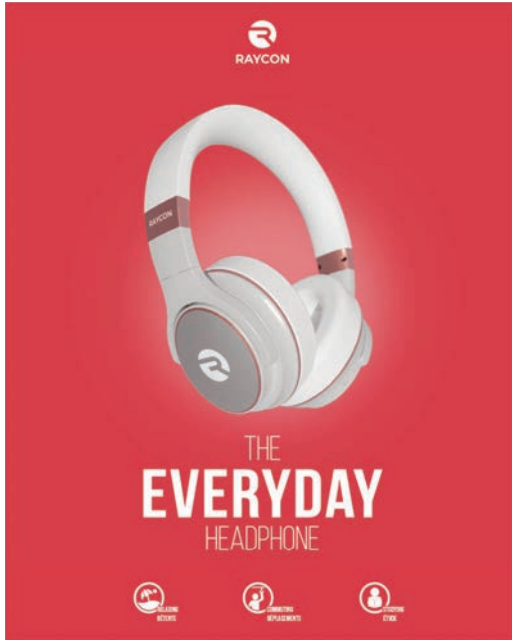

THE PERFECT BALANCE OF PERFORMANCE AND DESIGN

\$99.99

-  **6 BUILT IN MICROPHONES**
-  **THREE SOUND PROFILES**
-  **ALL DAY COMFORT**
-  **ADVANCED ACTIVE NOISE CANCELING**
-  **AWARENESS MODE**
-  **32 HOURS OF BATTERY LIFE**