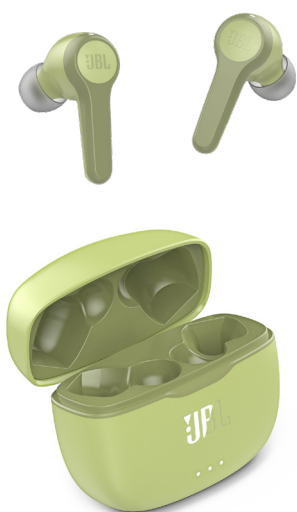

TUNE 215^{TWS}

True wireless in-ear headphones

Stay Connected, Stay Wireless.

Feel at one with your music and your world, with no wires holding you back. Your favorite music sounds better with JBL Pure Bass. Ultra-comfortable, the JBL TUNE 215TWS headphones keep you on top of your world, for 25 hours. Easily manage calls and Voice Assistant from either earbud or both with Dual Connect. And save battery life, so that you can listen longer or quickly recharge with USB type-C.

Features

- ▶ Feel the Bass
- ▶ Freedom from Wires
- ▶ Listen for Longer
- ▶ Either Ear, or Both
- ▶ Find your Style
- ▶ Sleek, convenient charging case

TUNE 215^{TWS}

True wireless in-ear headphones

Features and Benefits

Feel the Bass

JBL has been powering festivals and concerts around the world for decades. Now let JBL bring your own world to life with incredible Pure Bass sound.

Freedom from Wires

Tangled in your bag, caught in your jacket or stuck in your hair, wires can get in your way. Experience total freedom with no cords with the True Wireless JBL TUNE 215TWS earbuds.

Either Ear, or Both

Left ear, right ear, both ears? The power of Dual Connect gives you the choice to seamlessly enjoy music or make calls with either one or both buds. And the battery life keeps up with you, as you can keep one earbud charging, while using the other one.